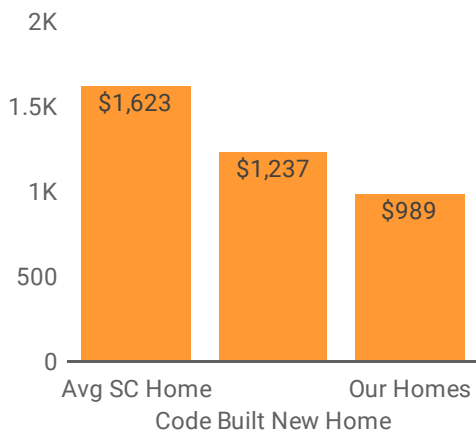

⚡ Lifetime Energy Savings

Estimated cumulative savings versus average existing SC home

\$315K

Cumulative Energy Savings Over Lifetime of Community

2.9M Kilowatt Hours of Electricity

That's Equivalent To...

THE COST OF
12.6K
Goat Yoga Classes
(Valued at \$25)

299
Homes' Energy Use for One Year

💧 Lifetime Water Savings

Estimated cumulative savings based on WaterSense Standards

1.1M

Gallons of Water Saved Over Lifetime of Community

\$2K Cumulative Water Savings

That's Equivalent To...

THE WATER FROM
47K
Loads of Laundry

THE WATER TO COOK
630K
Low Country Boils

3.6K

Pounds of Carbon Emissions Avoided

59

Lifetime Average HERS Score

24%

More Energy Efficient vs SC Code Home

Annual Energy Cost Comparison

Annual Energy Savings

\$634

Avg Annual Home Energy Savings vs Existing SC Home

1.3K Kilowatt Hours of Electricity

That's Equivalent To...