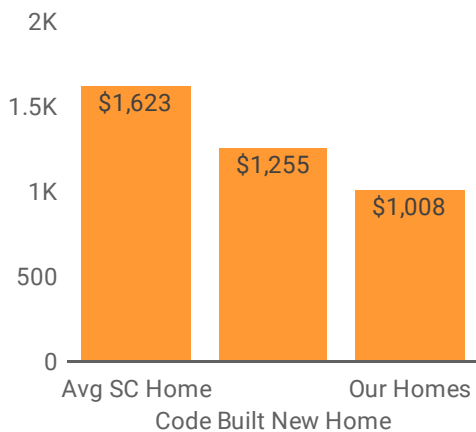

3.6K

Pounds of Carbon Emissions Avoided

59

Lifetime Average HERS Score

23%

More Energy Efficient vs SC Code Home

Annual Energy Cost Comparison

Annual Energy Savings

$615

Avg Annual Home Energy Savings vs Existing SC Home

1.3K Kilowatt Hours of Electricity

That's Equivalent To...

THE CARBON FROM

183

Gallons of Gasoline

THE COST OF
156

Tacos from Taco Boy ($3.95 ea)

Annual Water Savings

Estimated average annual savings based on WaterSense Standards

2.1K

Average Gallons of Water Saved Per Home Annually

$38 Water Savings vs the Avg US Home

That's Equivalent To...

THE WATER IN

197

Cans of Lacroix

THE WATER USED FOR

84

10 Minute Showers