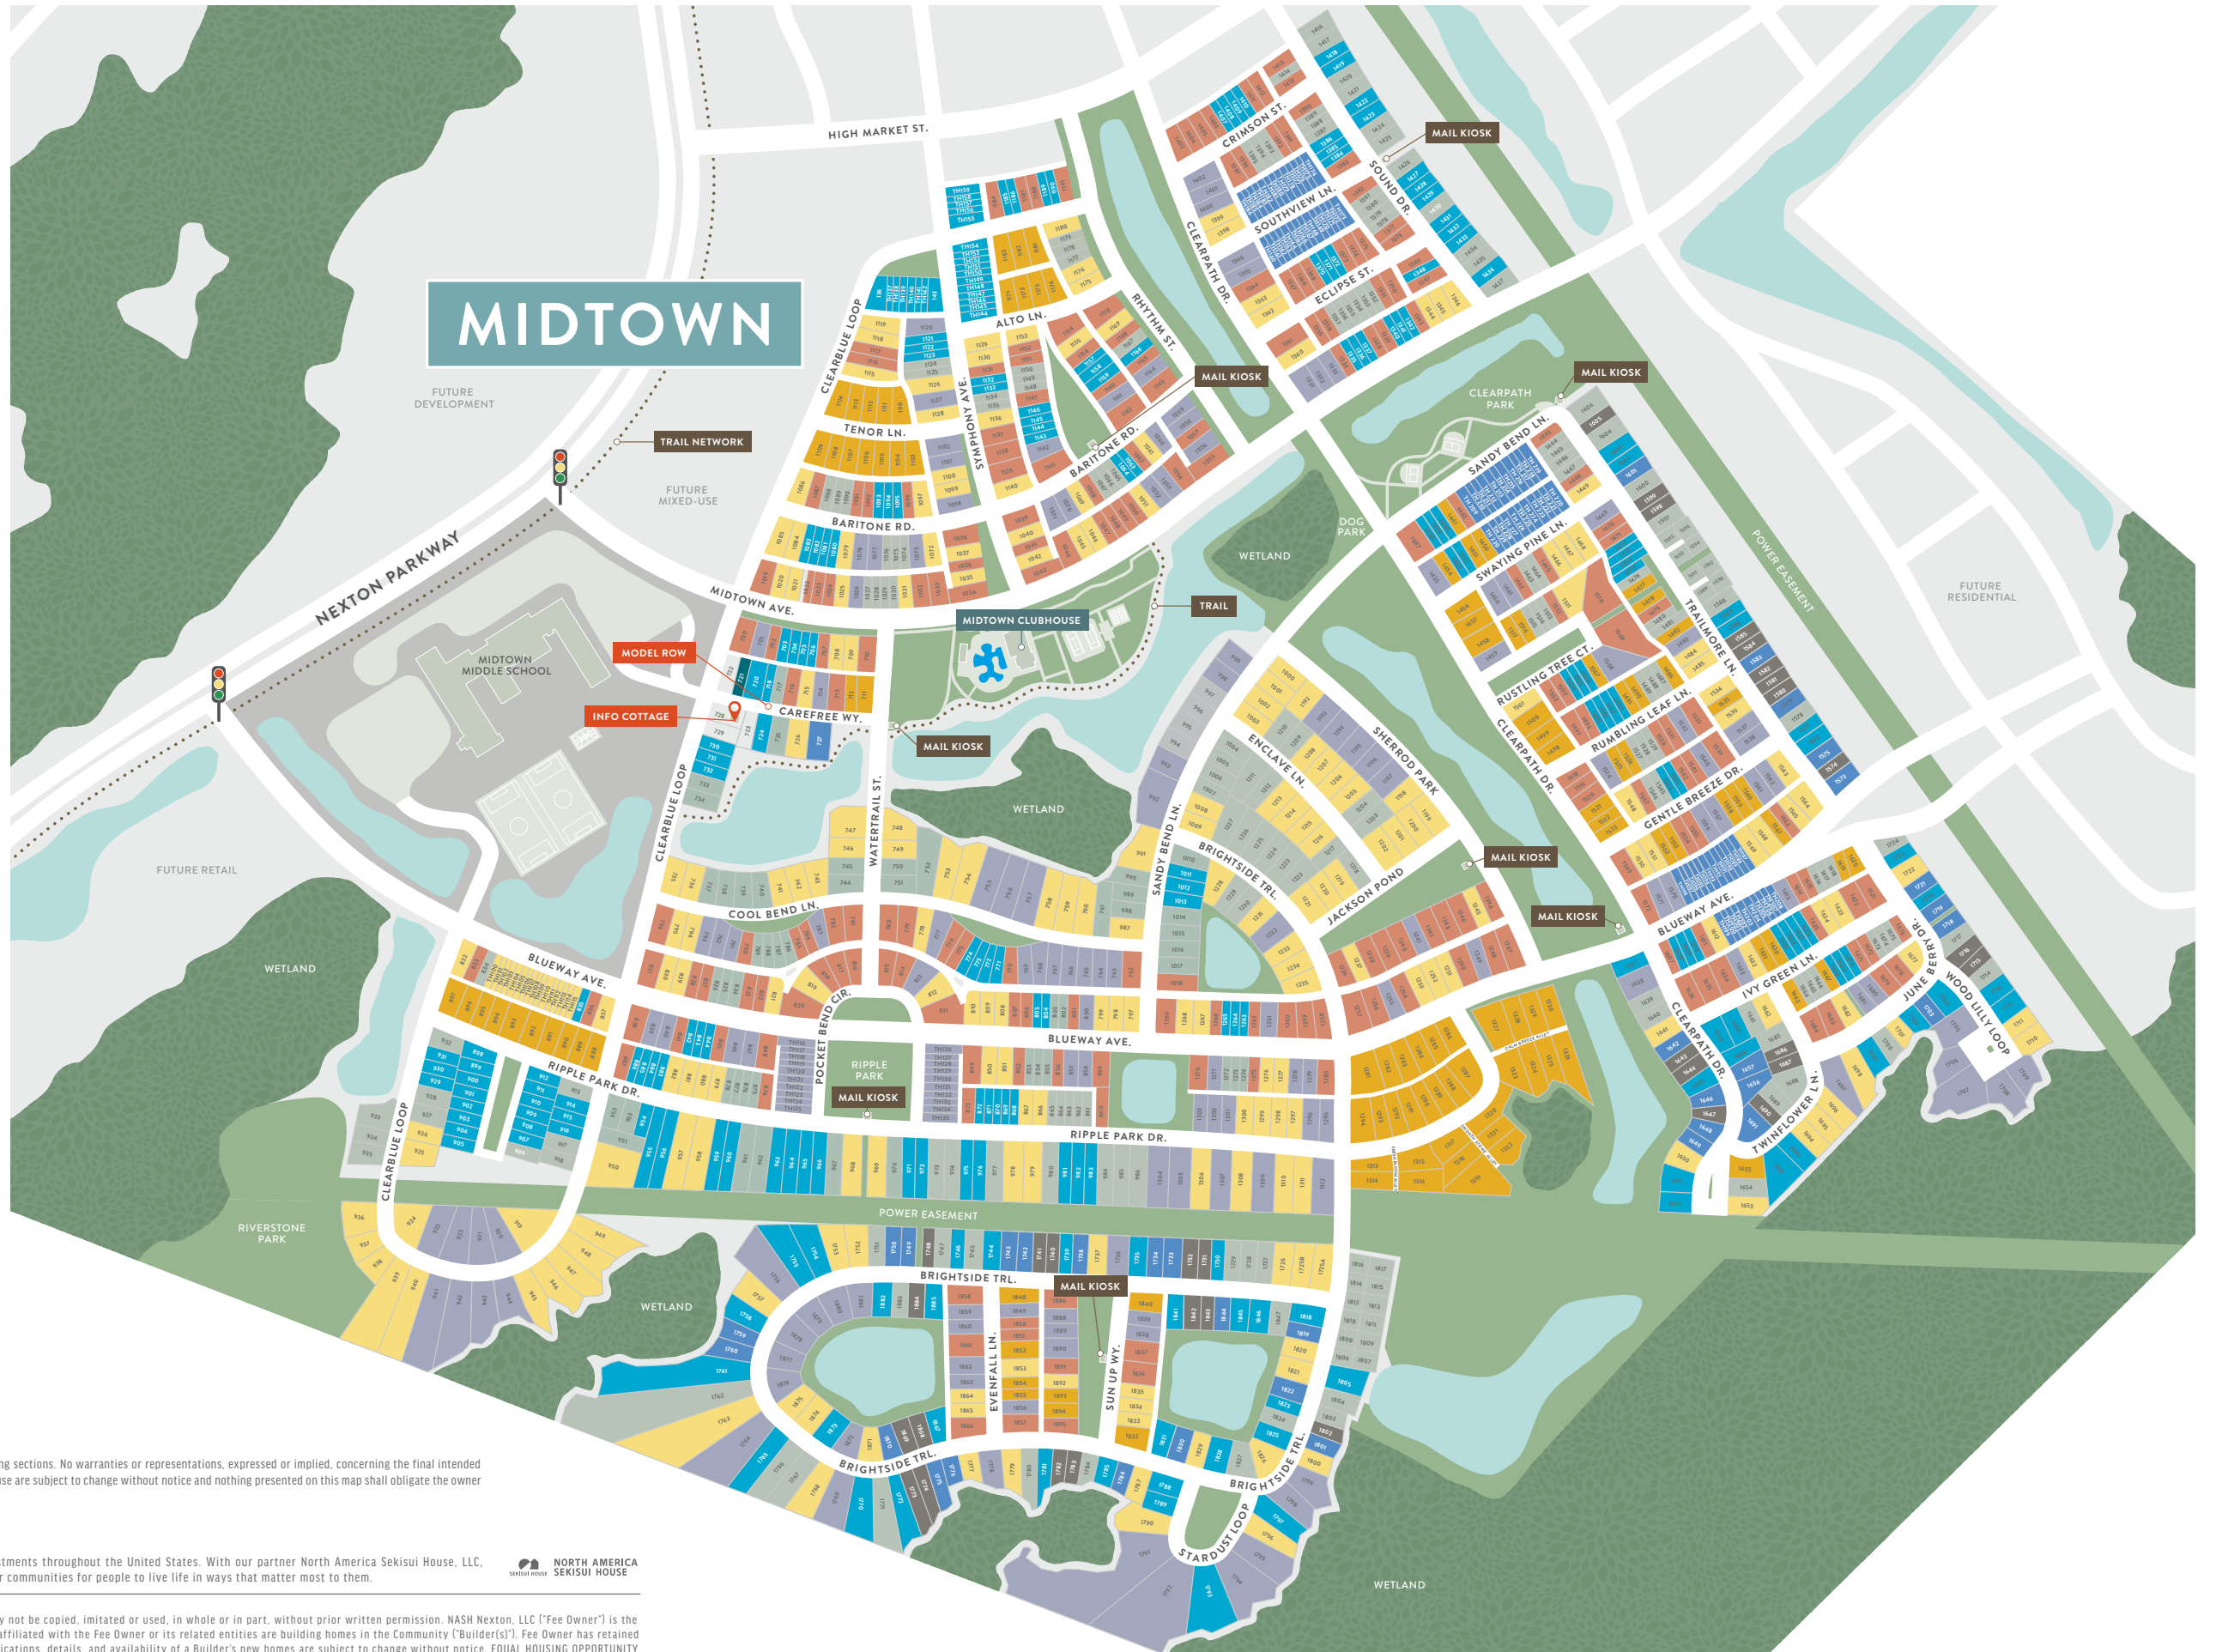

nexton

MIDTOWN

- ASHTON WOODS
- BROOKFIELD RESIDENTIAL
- DAVID WEEKLEY HOMES
- DRB HOMES
- HOMES BY DICKERSON
- NEW LEAF BUILDERS
- PULTE HOMES
- SAUSSY BURBANK

This map of Nexton represents an artist's conception of proposed development and existing sections. No warranties or representations, expressed or implied, concerning the final intended use, design or proposed improvements are made herein. All plans for land use or facilities use are subject to change without notice and nothing presented on this map shall obligate the owner or any other entity to construct or develop facilities as shown. June 2026

Brookfield Properties Brookfield Properties develops and operates real estate investments throughout the United States. With our partner North America Sekisui House, LLC, we believe it is our responsibility to create enduring, healthier communities for people to live life in ways that matter most to them.